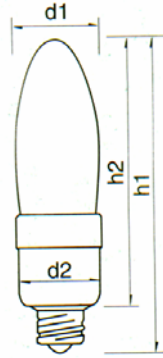

EC Candle Compact Fluorescent Lamp

Working For A Brighter World

Features:

- *New classic design* perfect for decorative lighting and fixtures
- 75% energy saving versus incandescent bulbs
- Life improvement versus standard incandescents 8 times
- EC5W, 7W and 9W are equivalent to incandescent lumens 25W, 35W and 45W

TF-Table/Floor requiring low lumen output

SM-Surface Mount

ID-Enclosed Indoor

PB-Path/Border lights

AL-Accent Lighting

Type	Nominal Watt(W)	Luminous Flux(Lm)	Rendering index(Ra)	Color Temp.(K)	Rated Ave. life(h)	Lamp Base	Dimensions(mm)					Std. Pkg. CTN.(pcs)
							d1	d2	h1	h2	d	
EC-5W	5	200	82	2700K	10000	E26	41	39	129	100	10	100
EC-7W	7	280	82	to			41	39	144	115		
EC-9W	9	400	82	6400K			41	39	158	129		