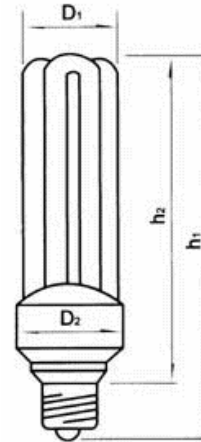

**EMT 13W Mini-Compact Fluorescent Lamp**

*Working For A Brighter World*

**Features:**

- Newly developed EMT lamps with high efficacy ideal for general lighting purposes
- Ultra-compact size ensure greater application versatility, and fit to most of existing fixtures
- Unique heat-reducing design gives improved longer life
- 75% energy saving versus 40 to 60 watt incandescents