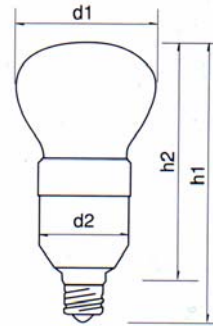

ER (R25 Reflector, Frosted) Compact Fluorescent Lamp

Working For A Brighter World

Features:

- Special designed for wide flood beam pattern providing smooth, even light distribution
- Energy saving versus standard incandescent about 73% - 75%
- Life improvement versus standard incandescent floods 4 – 5 times

RD-Recessed Downlight

TR-Track

Retail Use

Type	Rated watt(W)	Luminous Flux(Lm)	Rendering index(Ra)	Color Temp.(K)	Rated Ave. life(h)	Lamp Base	Dimensions(mm)					Std. Pkg. CTN(pcs)
							d1	d2	h1	h2	d	
ER & ER/R 5W	5	225	82	2700K	10000	E26	64	39	120	91	10	50
ER & ER/R 7W	7	320	82	to			79	39	144	115		
ER & ER/R9 W	9	450	82	6400K			79	39	144	115		