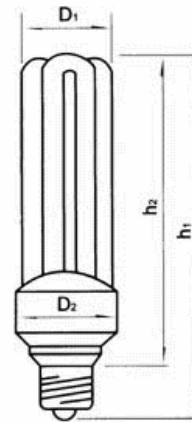

Delta U Compact Fluorescent Lamp (SLS /FLE_TBX / CF_EL)

Working For A Brighter World

Features:

- More compact size with higher luminous efficacy compared with Parallel Tri-U CFL
- Flicker-free starting & silent operation, with soft and comfortable light
- Energy saving versus standard incandescents about 73% - 75%
- Life improvement versus standard incandescents 8 – 10 times longer

Type	Nominal Watt(W)	Luminous Flux(Lm)	Rendering index(Ra)	Color Temp.(K)	Rated Ave. life(h)	Lamp Base	Dimensions(mm)					Std. Pkg. CTN(pcs)
							D1	D2	h1	h2	d	
ET-15W	15	900	82	2700K	10000	E26	42	48	141	112	12	50
ET-18W	18	1100	82	to			42	48	151	122		
ET-20W	20	1250	82	6400K			42	48	158	129		