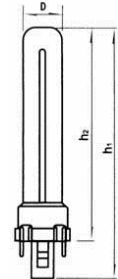

**PL-S13W Compact Fluorescent Lamp (F13BX/CF13DS/CFT13)**

**Working For A Brighter World**

Offices	Retail	Corridors/Stairwells	Lobbies/Atriums	Hotel Rooms
Airport/Train Stations		Coves/Valences	Building Facades	Work Stations
Walkways/Courtyards		Parking Garages	Conversion Kits	Screw Adapter
RD-Recessed Downlight	SC-Wall Sconce	LL-Linear Strip	SM-Surface Mount	TF-Table/Floor
				
DL-Desk Lamp	UC-Under Cabinet	WL-Work Light	ST-Step & Aisle	EX-Exit Signs
				
FL-Floor Lights	PT-Post Top	PB-Path/Border Lights	BL-Bollard	
				

Type	Nominal Watt(W)	Luminous Flux(Lm)	Rendering index(Ra)	Color Temp.(K)	Rated Ave. life(h)	Lamp Base	Dimensions(mm)				Std. Pkg. CTN (pcs)
							d	h1	h2	D	
PL-S5W	5	250	82	2700	10000	G23	12	107	85	27	200
PL-S7W	7	400	82			G23	12	137	115	27	
PL-S9W	9	600	82	G23		12	167	145	27		
PL-S13W	13	800	82	4200		GX23	12	172	166	27	
PL-S13W	13	800	82	↓		2G11	12	186	164	27	
PL-S13W	13	800	82	6400		2GX7	12	186	164	27	