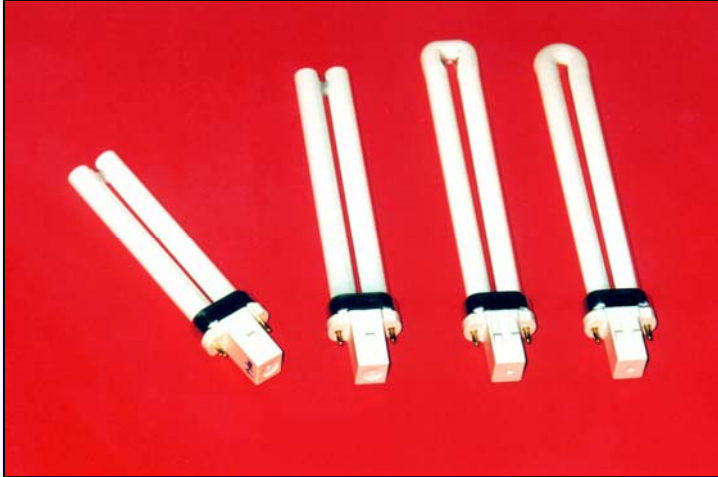

**PL-S13W Compact Fluorescent Lamp (F13BX/CF13DS/CFT13)**

**Working For A Brighter World**

Offices	Retail	Corridors/Stairwells	Lobbies/Atriums	Hotel Rooms
Airport/Train Stations		Coves/Valences	Building Facades	Work Stations
Walkways/Courtyards		Parking Garages	Conversion Kits	Screw Adapter
RD-Recessed Downlight	SC-Wall Sconce	LL-Linear Strip	SM-Surface Mount	TF-Table/Floor
				
DL-Desk Lamp	UC-Under Cabinet	WL-Work Light	ST-Step & Aisle	EX-Exit Signs
				
FL-Floor Lights	PT-Post Top	PB-Path/Border Lights	BL-Bollard	
				

Type	Nominal Watt(W)	Luminous Flux(Lm)	Rendering index(Ra)	Color Temp.(K)	Rated Ave. life(h)	Lamp Base	Dimensions(mm)				Std. Pkg. CTN (pcs)
							d	h1	h2	D	
PL-S5W	5	250	82	2700	10000	G23	12	107	85	27	200
PL-S7W	7	400	82			G23	12	137	115	27	
PL-S9W	9	600	82	G23		12	167	145	27		
PL-S13W	13	800	82	4200		GX23	12	172	166	27	
PL-S13W	13	800	82	↓		2G11	12	186	164	27	
PL-S13W	13	800	82	6400		2GX7	12	186	164	27	