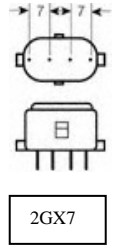

**PL-S13W Compact Fluorescent Lamp (F13BX/CF13DS/CFT13)**

**Working For A Brighter World**

Offices	Retail	Corridors/Stairwells	Lobbies/Atriums	Hotel Rooms
Airport/Train Stations		Coves/Valences	Building Facades	Work Stations
Walkways/Courtyards		Parking Garages	Conversion Kits	Screw Adapter
RD-Recessed Downlight	SC-Wall Sconce	LL-Linear Strip	SM-Surface Mount	TF-Table/Floor
				
DL-Desk Lamp	UC-Under Cabinet	WL-Work Light	ST-Step & Aisle	EX-Exit Signs
				
FL-Floor Lights	PT-Post Top	PB-Path/Border Lights	BL-Bollard	
				

Type	Nominal Watt(W)	Luminous Flux(Lm)	Rendering index(Ra)	Color Temp.(K)	Rated Ave. life(h)	Lamp Base	Dimensions(mm)				Std. Pkg. CTN (pcs)
							d	h1	h2	D	
PL-S5W	5	250	82	2700	10000	G23	12	107	85	27	200
PL-S7W	7	400	82			G23	12	137	115	27	
PL-S9W	9	600	82	G23		12	167	145	27		
PL-S13W	13	800	82	4200		GX23	12	172	166	27	
PL-S13W	13	800	82	↓		2G11	12	186	164	27	
PL-S13W	13	800	82	6400		2GX7	12	186	164	27	